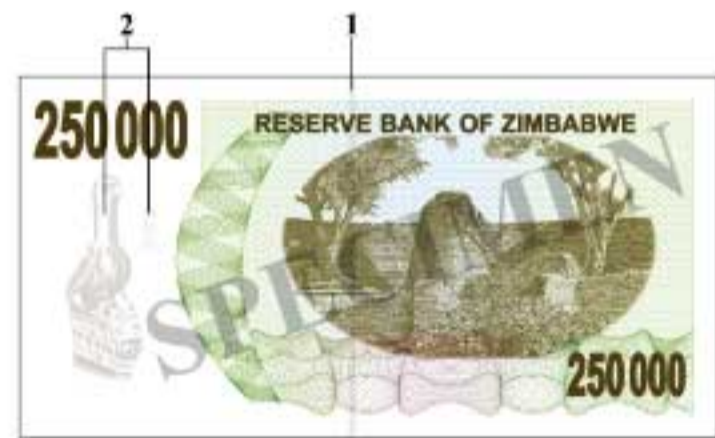

INTRODUCING THE NEW \$750 000, \$500 000 AND \$250 000 BEARER CHEQUES For Your Convenience

FRONT

BACK

Security features for Bearer Cheque \$750 000

1. Security thread with RBZ 1000 on it.
2. The Zimbabwe Bird watermark with 1000 highlight.
3. Wide silver strip with Giraffes which changes colour when tilted.

Security features for Bearer Cheque \$250 000 & \$500 000

1. Security thread with RBZ on it.
2. The Zimbabwe Bird watermark with RBZ highlight.

Security Features for the Bearer Cheques