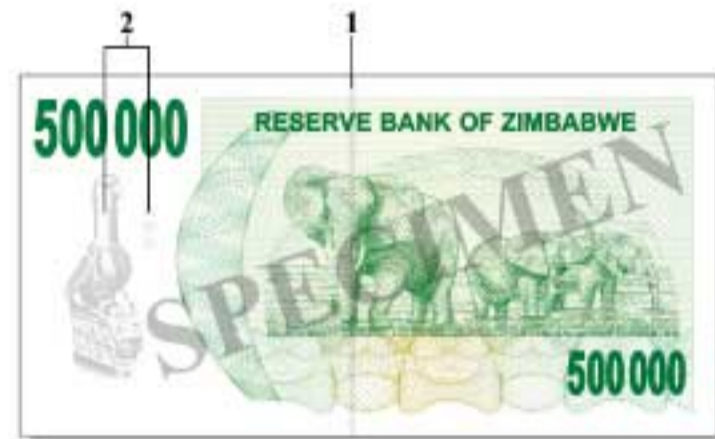

INTRODUCING THE NEW \$750 000, \$500 000 AND \$250 000 BEARER CHEQUES For Your Convenience

FRONT

BACK

Security features for Bearer Cheque \$750 000

1. Security thread with RBZ 1000 on it.
2. The Zimbabwe Bird watermark with 1000 highlight.
3. Wide silver strip with Giraffes which changes colour when tilted.

Security features for Bearer Cheque \$250 000 & \$500 000

1. Security thread with RBZ on it.
2. The Zimbabwe Bird watermark with RBZ highlight.

Security Features for the Bearer Cheques